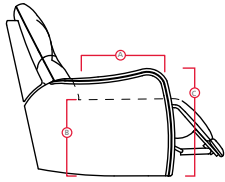

Recliners

38 Power Swivel Glider Recliner

Touch power control

MY COMFORT™

43213 GLACIER BAY II

Printed in Canada 11/16

PALLISER®
My Home, My Style, My Way™

43213 GLACIER BAY II

PALLISER[®]

My Home, My Style, My Way™

DIMENSIONS SHOWN AS WIDTH X DEPTH X HEIGHT.
SPECIFICATIONS ARE CORRECT AT TIME OF PRINTING AND ARE SUBJECT TO CHANGE WITHOUT NOTICE.
LHF – LEFT HAND FACING RHF – RIGHT HAND FACING IA – INSIDE ARM TO INSIDE ARM

- A Seat Depth 22" / 56cm
- B Seat Height 18.5" / 47cm
- C Arm Height 24" / 61cm

Features

- > Back: premium elastic webbing
- > Seat: Interwoven 100% elastic webbing
- > Chaise styling
- > Touch button for power operation

38 Power Swivel Glider
Recliner
31 x 37 x 40"
79 x 94 x 102cm
IA: 20" / 51cm