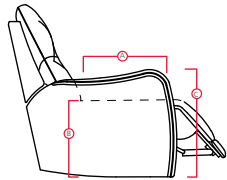

DIMENSIONS SHOWN AS WIDTH X DEPTH X HEIGHT.
SPECIFICATIONS ARE CORRECT AT TIME OF PRINTING AND ARE SUBJECT TO CHANGE WITHOUT NOTICE.
LHF – LEFT HAND FACING RHF – RIGHT HAND FACING IA – INSIDE ARM TO INSIDE ARM

- A Seat Depth 21" / 53cm
- B Seat Height 19" / 48cm
- C Arm Height 25" / 64cm

Features

- > Back: Premium elastic webbing
- > Seat: 8 gauge sinuous wire springs
- > Chaise styling
- > Back filled with blown fibre
- > Outside handle mechanism
- > Toggle power mechanism

38 Power Swivel Glider Recliner
35 x 39 x 40"
89 x 99 x 102cm
IA: 17" / 43cm

39 Power Rocker Recliner
35 x 39 x 40"
89 x 99 x 102cm
IA: 17" / 43cm

71 Layflat Power Recliner
35 x 39 x 40"
89 x 99 x 102cm
IA: 17" / 43cm