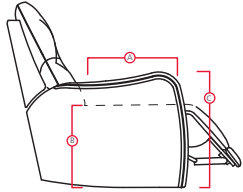

41017 GALORE

DIMENSIONS SHOWN AS WIDTH X DEPTH X HEIGHT.
SPECIFICATIONS ARE CORRECT AT TIME OF PRINTING AND ARE SUBJECT TO CHANGE WITHOUT NOTICE.
LHF – LEFT HAND FACING RHF – RIGHT HAND FACING IA – INSIDE ARM TO INSIDE ARM

- A Seat Depth 22" / 56cm
- B Seat Height 21" / 53cm
- C Arm Height 25" / 64cm

Features

- > Back: 11 or 12 gauge sinuous springs
- > Seat: 8 gauge sinuous wire springs
- > Back filled with blown fibre
- > Toggle power mechanism

For more information,
go to palliser.com

75 Sofa Recliner
(2 over 2)
5P Power Sofa Recliner
(2 over 2)
79 x 38 x 40"
201 x 97 x 102cm
IA: 62" / 157cm

53 Loveseat Recliner
63 Power Loveseat Recliner
64 x 38 x 40"
163 x 97 x 102cm
IA: 46" / 117cm

31 Power Wallhugger
Recliner
35 Wallhugger Recliner
40 x 38 x 40"
102 x 97 x 102cm
IA: 22" / 56cm

32 Rocker Recliner
39 Power Rocker Recliner
40 x 38 x 40"
102 x 97 x 102cm
IA: 22" / 56cm

33 Swivel Rocker Recliner
40 x 38 x 41"
102 x 97 x 104cm
IA: 22" / 56cm