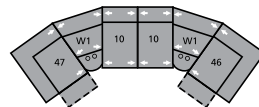

47 LHF Recliner
67 LHF Power Recliner
30 x 40 x 39"
76 x 102 x 99cm

51 Sofa Recliner
61 Power Sofa Recliner
81 x 40 x 39"
206 x 102 x 99cm
IA: 69" / 175cm

53 Loveseat Recliner
63 Power Loveseat Recliner
58 x 40 x 39"
147 x 102 x 99cm
IA: 46" / 117cm

58 Loveseat Console
68 Power Loveseat Console
73 x 40 x 39"
185 x 102 x 99cm

56 RHF Chaise
28 x 67 x 39"
71 x 170 x 99cm

57 LHF Chaise
28 x 67 x 39"
71 x 170 x 99cm

W0 Home Theatre Wedge
17 x 40 x 35"
43 x 102 x 89cm

W1 Wedge 45°
37 x 38 x 35"
94 x 97 x 89cm

W2 Console
13 x 40 x 35"
33 x 102 x 89cm

Configurations measured in full recline.

M1
145 x 66"
368 x 168cm

MA
102 x 102"
259 x 259cm

MW
150 x 76"
381 x 193cm

MX
112 x 70"
284 x 178cm

MY
151 x 73"
384 x 185cm

MZ
108 x 66"
274 x 168cm