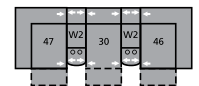

47 LHF Recliner
67 LHF Power Recliner
30 x 40 x 39"
76 x 102 x 99cm

51 Sofa Recliner
61 Power Sofa Recliner
81 x 40 x 39"
206 x 102 x 99cm
IA: 69" / 175cm

53 Loveseat Recliner
63 Power Loveseat Recliner
58 x 40 x 39"
147 x 102 x 99cm
IA: 46" / 117cm

58 Loveseat Console
68 Power Loveseat Console
73 x 40 x 39"
185 x 102 x 99cm

56 RHF Chaise
28 x 67 x 39"
71 x 170 x 99cm

57 LHF Chaise
28 x 67 x 39"
71 x 170 x 99cm

W0 Home Theatre Wedge
17 x 40 x 35"
43 x 102 x 89cm

W1 Wedge 45°
37 x 38 x 35"
94 x 97 x 89cm

W2 Console
13 x 40 x 35"
33 x 102 x 89cm

Configurations measured in full recline.

M1
145 x 66"
368 x 168cm

MA
102 x 102"
259 x 259cm

MW
150 x 76"
381 x 193cm

MX
112 x 70"
284 x 178cm

MY
151 x 73"
384 x 185cm

MZ
108 x 66"
274 x 168cm