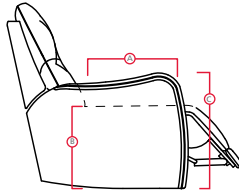

DIMENSIONS SHOWN AS WIDTH X DEPTH X HEIGHT.
SPECIFICATIONS ARE CORRECT AT TIME OF PRINTING AND ARE SUBJECT TO CHANGE WITHOUT NOTICE.
LHF – LEFT HAND FACING RHF – RIGHT HAND FACING IA – INSIDE ARM TO INSIDE ARM

- A Seat Depth 21" / 53cm
- B Seat Height 19.5" / 50cm
- C Arm Height 22.5" / 57cm

Features

- > Back: premium elastic webbing
- > Seat: 8 gauge sinuous wire springs
- > Back filled with blown fibre
- > Chaise styling
- > Toggle power mechanism
- > Touch button for power operation