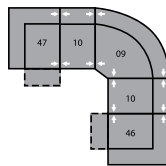

47 LHF Recliner
67 LHF Power Recliner
30 x 40 x 39"
76 x 102 x 99cm

51 Sofa Recliner
61 Power Sofa Recliner
81 x 40 x 39"
206 x 102 x 99cm
IA: 69" / 175cm

53 Loveseat Recliner
63 Power Loveseat Recliner
58 x 40 x 39"
147 x 102 x 99cm
IA: 46" / 117cm

58 Loveseat Console
68 Power Loveseat Console
73 x 40 x 39"
185 x 102 x 99cm

56 RHF Chaise
28 x 67 x 39"
71 x 170 x 99cm

57 LHF Chaise
28 x 67 x 39"
71 x 170 x 99cm

W0 Home Theatre Wedge
17 x 40 x 35"
43 x 102 x 89cm

W1 Wedge 45°
37 x 38 x 35"
94 x 97 x 89cm

W2 Console
13 x 40 x 35"
33 x 102 x 89cm

Configurations measured in full recline.

M1
145 x 66"
368 x 168cm

MA
102 x 102"
259 x 259cm

MW
150 x 76"
381 x 193cm

MX
112 x 70"
284 x 178cm

MY
151 x 73"
384 x 185cm

MZ
108 x 66"
274 x 168cm