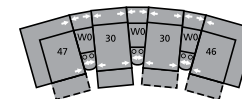

47 LHF Recliner
67 LHF Power Recliner
30 x 40 x 39"
76 x 102 x 99cm

51 Sofa Recliner
61 Power Sofa Recliner
81 x 40 x 39"
206 x 102 x 99cm
IA: 69" / 175cm

53 Loveseat Recliner
63 Power Loveseat Recliner
58 x 40 x 39"
147 x 102 x 99cm
IA: 46" / 117cm

58 Loveseat Console
68 Power Loveseat Console
73 x 40 x 39"
185 x 102 x 99cm

56 RHF Chaise
28 x 67 x 39"
71 x 170 x 99cm

57 LHF Chaise
28 x 67 x 39"
71 x 170 x 99cm

W0 Home Theatre Wedge
17 x 40 x 35"
43 x 102 x 89cm

W1 Wedge 45°
37 x 38 x 35"
94 x 97 x 89cm

W2 Console
13 x 40 x 35"
33 x 102 x 89cm

Configurations measured in full recline.

M1
145 x 66"
368 x 168cm

MA
102 x 102"
259 x 259cm

MW
150 x 76"
381 x 193cm

MX
112 x 70"
284 x 178cm

MY
151 x 73"
384 x 185cm

MZ
108 x 66"
274 x 168cm