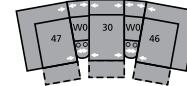

32 Rocker Recliner
39 Power Rocker Recliner
34 x 40 x 39"
86 x 102 x 99cm
IA: 24" / 61cm

33 Swivel Rocker Recliner
34 x 40 x 40"
86 x 102 x 102cm
IA: 24" / 61cm

46 RHF Recliner
66 RHF Power Recliner
30 x 40 x 39"
76 x 102 x 99cm

58 Loveseat Console
68 Power Loveseat Console
73 x 40 x 39"
185 x 102 x 99cm

56 RHF Chaise
28 x 67 x 39"
71 x 170 x 99cm

57 LHF Chaise
28 x 67 x 39"
71 x 170 x 99cm

W0 Home Theatre Wedge
17 x 40 x 35"
43 x 102 x 89cm

W1 Wedge 45°
37 x 38 x 35"
94 x 97 x 89cm

W2 Console
13 x 40 x 35"
33 x 102 x 89cm

Configurations measured in full recline.

M1
145 x 66"
368 x 168cm

MA
102 x 102"
259 x 259cm

MW
150 x 76"
381 x 193cm

MX
112 x 70"
284 x 178cm

MY
151 x 73"
384 x 185cm

MZ
108 x 66"
274 x 168cm