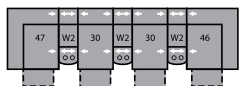

32 Rocker Recliner
39 Power Rocker Recliner
34 x 40 x 39"
86 x 102 x 99cm
IA: 24" / 61cm

33 Swivel Rocker Recliner
34 x 40 x 40"
86 x 102 x 102cm
IA: 24" / 61cm

46 RHF Recliner
66 RHF Power Recliner
30 x 40 x 39"
76 x 102 x 99cm

47 LHF Recliner
67 LHF Power Recliner
30 x 40 x 39"
76 x 102 x 99cm

51 Sofa Recliner
61 Power Sofa Recliner
81 x 40 x 39"
206 x 102 x 99cm
IA: 69" / 175cm

53 Loveseat Recliner
63 Power Loveseat Recliner
58 x 40 x 39"
147 x 102 x 99cm
IA: 46" / 117cm

58 Loveseat Console
68 Power Loveseat Console
73 x 40 x 39"
185 x 102 x 99cm

56 RHF Chaise
28 x 67 x 39"
71 x 170 x 99cm

57 LHF Chaise
28 x 67 x 39"
71 x 170 x 99cm

W0 Home Theatre Wedge
17 x 40 x 35"
43 x 102 x 89cm

W1 Wedge 45°
37 x 38 x 35"
94 x 97 x 89cm

W2 Console
13 x 40 x 35"
33 x 102 x 89cm

Configurations measured in full recline.

M1
145 x 66"
368 x 168cm

MA
102 x 102"
259 x 259cm

MW
150 x 76"
381 x 193cm

MX
112 x 70"
284 x 178cm