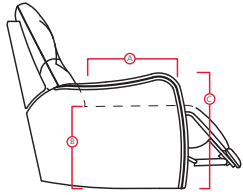

41039 FIESTA

DIMENSIONS SHOWN AS WIDTH X DEPTH X HEIGHT.
SPECIFICATIONS ARE CORRECT AT TIME OF PRINTING AND ARE SUBJECT TO CHANGE WITHOUT NOTICE.
LHF – LEFT HAND FACING RHF – RIGHT HAND FACING IA – INSIDE ARM TO INSIDE ARM

- A Seat Depth 22" / 56cm
- B Seat Height 20" / 51cm
- C Arm Height 25" / 64cm

Features

- > Back: 11 or 12 gauge sinuous springs
- > Seat: 8 gauge sinuous wire springs
- > Back filled with blown fibre
- > Chaise styling
- > Outside handle mechanism
- > Toggle power mechanism

For more information,
go to palliser.com

51 Sofa Recliner
61 Power Sofa Recliner
79 x 39 x 40"
201 x 99 x 102cm
IA: 65" / 165cm

53 Loveseat Recliner
63 Power Loveseat Recliner
55 x 39 x 40"
140 x 99 x 102cm
IA: 48" / 122cm

55 LHF Loveseat Recliner
65 LHF Power Loveseat Recliner
51 x 39 x 40"
130 x 99 x 102cm