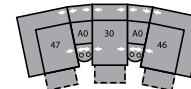

For more information, go to palliser.com

03 Loveseat
66 x 39 x 40"
168 x 99 x 102cm
IA: 42" / 107cm

51 Sofa Recliner
61 Power Sofa Recliner
88 x 39 x 40"
224 x 99 x 102cm
IA: 64" / 163cm

52 Sofa Recliner, Drop Table
62 Power Sofa Recliner,
Drop Table
88 x 39 x 40"
224 x 99 x 102cm
IA: 64" / 163cm

32 Rocker Recliner
39 Power Rocker Recliner
42 x 39 x 40"
107 x 99 x 102cm
IA: 18" / 46cm

33 Swivel Rocker Recliner
42 x 39 x 41"
107 x 99 x 104cm
IA: 18" / 46cm

46 RHF Recliner
66 RHF Power Recliner
33 x 39 x 40"
84 x 99 x 102cm

47 LHF Recliner
67 LHF Power Recliner
33 x 39 x 40"
84 x 99 x 102cm

A0 Storage Wedge 11°
17 x 39 x 36"
43 x 99 x 91cm

A1 Storage Wedge 45°
36 x 37 x 36"
91 x 94 x 91cm

A2 Storage Console
13 x 39 x 36"
33 x 99 x 91cm

MA
106 x 106"
269 x 269cm

MB
103 x 122"
262 x 310cm

MD
116 x 122"
295 x 310cm

ME
164 x 76"
417 x 193cm

MF
122 x 71"
310 x 180cm

MG
162 x 75"
411 x 191cm

MH
114 x 67"
290 x 170cm

Configurations measured in full recline.