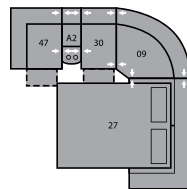

10 Armless Chair
23 x 39 x 40"
58 x 99 x 102cm

30 Armless Recliner
60 Power Armless Recliner
23 x 39 x 40"
58 x 99 x 102cm

31 Power Wallhugger
Recliner
35 Wallhugger Recliner
42 x 39 x 40"
107 x 99 x 102cm
IA: 18" / 46cm

32 Rocker Recliner
39 Power Rocker Recliner
42 x 39 x 40"
107 x 99 x 102cm
IA: 18" / 46cm

33 Swivel Rocker Recliner
42 x 39 x 41"
107 x 99 x 104cm
IA: 18" / 46cm

46 RHF Recliner
66 RHF Power Recliner
33 x 39 x 40"
84 x 99 x 102cm

47 LHF Recliner
67 LHF Power Recliner
33 x 39 x 40"
84 x 99 x 102cm

A0 Storage Wedge 11°
17 x 39 x 36"
43 x 99 x 91cm

A1 Storage Wedge 45°
36 x 37 x 36"
91 x 94 x 91cm

A2 Storage Console
13 x 39 x 36"
33 x 99 x 91cm

MA
106 x 106"
269 x 269cm

MB
103 x 122"
262 x 310cm

MD
116 x 122"
295 x 310cm

ME
164 x 76"
417 x 193cm

MF
122 x 71"
310 x 180cm

MG
162 x 75"
411 x 191cm

MH
114 x 67"
290 x 170cm

Configurations measured in full recline.