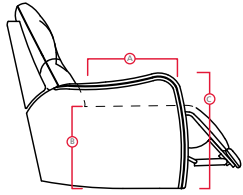

Motion

47 LHF Recliner / 10 Armless Chair / A1 Storage Wedge 45° / 30 Armless Recliner / A1 Storage Wedge 45° / 10 Armless Chair / 46 RHF Recliner

47 LHF Recliner / A0 Storage Wedge 11° / 30 Armless Recliner / A0 Storage Wedge 11° / 46 RHF Recliner

41098 DURANT

PALLISER
My Home, My Style, My Way™

DIMENSIONS SHOWN AS WIDTH X DEPTH X HEIGHT.
SPECIFICATIONS ARE CORRECT AT TIME OF PRINTING AND ARE SUBJECT TO CHANGE WITHOUT NOTICE.
LHF – LEFT HAND FACING RHF – RIGHT HAND FACING IA – INSIDE ARM TO INSIDE ARM

- A Seat Depth 21.5" / 55cm
- B Seat Height 19.5" / 50cm
- C Arm Height 26.5" / 67cm

Features

- > Back: 11 or 12 gauge sinuous springs
- > Seat: 8 gauge sinuous wire springs
- > Back filled with blown fibre
- > Chaise styling
- > Toggle power mechanism