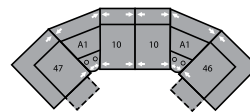

For more information, go to palliser.com

03 Loveseat
66 x 39 x 40"
168 x 99 x 102cm
IA: 42" / 107cm

51 Sofa Recliner
61 Power Sofa Recliner
88 x 39 x 40"
224 x 99 x 102cm
IA: 64" / 163cm

52 Sofa Recliner, Drop Table
62 Power Sofa Recliner,
Drop Table
88 x 39 x 40"
224 x 99 x 102cm
IA: 64" / 163cm

32 Rocker Recliner
39 Power Rocker Recliner
42 x 39 x 40"
107 x 99 x 102cm
IA: 18" / 46cm

33 Swivel Rocker Recliner
42 x 39 x 41"
107 x 99 x 104cm
IA: 18" / 46cm

46 RHF Recliner
66 RHF Power Recliner
33 x 39 x 40"
84 x 99 x 102cm

47 LHF Recliner
67 LHF Power Recliner
33 x 39 x 40"
84 x 99 x 102cm

A0 Storage Wedge 11°
17 x 39 x 36"
43 x 99 x 91cm

A1 Storage Wedge 45°
36 x 37 x 36"
91 x 94 x 91cm

A2 Storage Console
13 x 39 x 36"
33 x 99 x 91cm

MA
106 x 106"
269 x 269cm

MB
103 x 122"
262 x 310cm

MD
116 x 122"
295 x 310cm

ME
164 x 76"
417 x 193cm

MF
122 x 71"
310 x 180cm

MG
162 x 75"
411 x 191cm

MH
114 x 67"
290 x 170cm

Configurations measured in full recline.