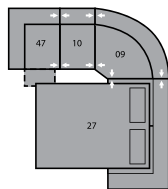

10 Armless Chair
23 x 39 x 40"
58 x 99 x 102cm

30 Armless Recliner
60 Power Armless Recliner
23 x 39 x 40"
58 x 99 x 102cm

31 Power Wallhugger
Recliner
35 Wallhugger Recliner
42 x 39 x 40"
107 x 99 x 102cm
IA: 18" / 46cm

32 Rocker Recliner
39 Power Rocker Recliner
42 x 39 x 40"
107 x 99 x 102cm
IA: 18" / 46cm

33 Swivel Rocker Recliner
42 x 39 x 41"
107 x 99 x 104cm
IA: 18" / 46cm

46 RHF Recliner
66 RHF Power Recliner
33 x 39 x 40"
84 x 99 x 102cm

47 LHF Recliner
67 LHF Power Recliner
33 x 39 x 40"
84 x 99 x 102cm

A0 Storage Wedge 11°
17 x 39 x 36"
43 x 99 x 91cm

A1 Storage Wedge 45°
36 x 37 x 36"
91 x 94 x 91cm

A2 Storage Console
13 x 39 x 36"
33 x 99 x 91cm

MA
106 x 106"
269 x 269cm

MB
103 x 122"
262 x 310cm

MD
116 x 122"
295 x 310cm

ME
164 x 76"
417 x 193cm

MF
122 x 71"
310 x 180cm

MG
162 x 75"
411 x 191cm

MH
114 x 67"
290 x 170cm

Configurations measured in full recline.