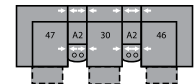

- A Seat Depth 21.5" / 55cm
- B Seat Height 19.5" / 50cm
- C Arm Height 26.5" / 67cm

Features

- > Back: 11 or 12 gauge sinuous springs
- > Seat: 8 gauge sinuous wire springs
- > Back filled with blown fibre
- > Chaise styling
- > Toggle power mechanism

32 Rocker Recliner
39 Power Rocker Recliner
42 x 39 x 40"
107 x 99 x 102cm
IA: 18" / 46cm

33 Swivel Rocker Recliner
42 x 39 x 41"
107 x 99 x 104cm
IA: 18" / 46cm

46 RHF Recliner
66 RHF Power Recliner
33 x 39 x 40"
84 x 99 x 102cm

47 LHF Recliner
67 LHF Power Recliner
33 x 39 x 40"
84 x 99 x 102cm

A0 Storage Wedge 11°
17 x 39 x 36"
43 x 99 x 91cm

A1 Storage Wedge 45°
36 x 37 x 36"
91 x 94 x 91cm

A2 Storage Console
13 x 39 x 36"
33 x 99 x 91cm

MA
106 x 106"
269 x 269cm

MB
103 x 122"
262 x 310cm

MD
116 x 122"
295 x 310cm

ME
164 x 76"
417 x 193cm

MF
122 x 71"
310 x 180cm

MG
162 x 75"
411 x 191cm

MH
114 x 67"
290 x 170cm

Configurations measured in full recline.