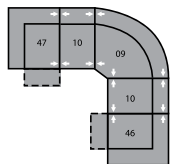

10 Armless Chair
23 x 39 x 40"
58 x 99 x 102cm

30 Armless Recliner
60 Power Armless Recliner
23 x 39 x 40"
58 x 99 x 102cm

31 Power Wallhugger
Recliner
35 Wallhugger Recliner
42 x 39 x 40"
107 x 99 x 102cm
IA: 18" / 46cm

32 Rocker Recliner
39 Power Rocker Recliner
42 x 39 x 40"
107 x 99 x 102cm
IA: 18" / 46cm

33 Swivel Rocker Recliner
42 x 39 x 41"
107 x 99 x 104cm
IA: 18" / 46cm

46 RHF Recliner
66 RHF Power Recliner
33 x 39 x 40"
84 x 99 x 102cm

47 LHF Recliner
67 LHF Power Recliner
33 x 39 x 40"
84 x 99 x 102cm

A0 Storage Wedge 11°
17 x 39 x 36"
43 x 99 x 91cm

A1 Storage Wedge 45°
36 x 37 x 36"
91 x 94 x 91cm

A2 Storage Console
13 x 39 x 36"
33 x 99 x 91cm

MA
106 x 106"
269 x 269cm

MB
103 x 122"
262 x 310cm

MD
116 x 122"
295 x 310cm

ME
164 x 76"
417 x 193cm

MF
122 x 71"
310 x 180cm

MG
162 x 75"
411 x 191cm

MH
114 x 67"
290 x 170cm

Configurations measured in full recline.