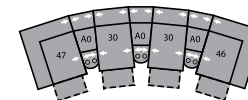

For more information, go to palliser.com

03 Loveseat
66 x 39 x 40"
168 x 99 x 102cm
IA: 42" / 107cm

51 Sofa Recliner
61 Power Sofa Recliner
88 x 39 x 40"
224 x 99 x 102cm
IA: 64" / 163cm

52 Sofa Recliner, Drop Table
62 Power Sofa Recliner,
Drop Table
88 x 39 x 40"
224 x 99 x 102cm
IA: 64" / 163cm

32 Rocker Recliner
39 Power Rocker Recliner
42 x 39 x 40"
107 x 99 x 102cm
IA: 18" / 46cm

33 Swivel Rocker Recliner
42 x 39 x 41"
107 x 99 x 104cm
IA: 18" / 46cm

46 RHF Recliner
66 RHF Power Recliner
33 x 39 x 40"
84 x 99 x 102cm

47 LHF Recliner
67 LHF Power Recliner
33 x 39 x 40"
84 x 99 x 102cm

A0 Storage Wedge 11°
17 x 39 x 36"
43 x 99 x 91cm

A1 Storage Wedge 45°
36 x 37 x 36"
91 x 94 x 91cm

A2 Storage Console
13 x 39 x 36"
33 x 99 x 91cm

MA
106 x 106"
269 x 269cm

MB
103 x 122"
262 x 310cm

MD
116 x 122"
295 x 310cm

ME
164 x 76"
417 x 193cm

MF
122 x 71"
310 x 180cm

MG
162 x 75"
411 x 191cm

MH
114 x 67"
290 x 170cm

Configurations measured in full recline.