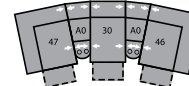

46 RHF Recliner
66 RHF Power Recliner
34 x 39 x 40"
86 x 99 x 102cm

47 LHF Recliner
67 LHF Power Recliner
34 x 39 x 40"
86 x 99 x 102cm

26 LHF Sofabed 54"
72 x 39 x 40"
183 x 99 x 102cm

27 RHF Sofabed 54"
72 x 39 x 40"
183 x 99 x 102cm

56 RHF Chaise
34 x 69 x 40"
86 x 175 x 102cm

57 LHF Chaise
34 x 69 x 40"
86 x 175 x 102cm

58 Loveseat Console
68 Power Loveseat Console
80 x 39 x 40"
203 x 99 x 102cm

A0 Storage Wedge 11°
17 x 39 x 36"
43 x 99 x 91cm

A1 Storage Wedge 45°
36 x 37 x 36"
91 x 94 x 91cm

A2 Storage Console
13 x 39 x 36"
33 x 99 x 91cm

MA
107 x 107"
272 x 272cm

MB
104 x 122"
264 x 310cm

MD
117 x 118"
297 x 300cm

ME
166 x 74"
422 x 188cm

MF
125 x 70"
318 x 178cm

MG
164 x 74"
417 x 188cm

MH
117 x 66"
297 x 168cm

Configurations measured in full recline.