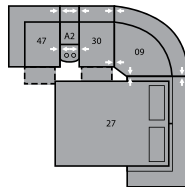

46 RHF Recliner
66 RHF Power Recliner
34 x 39 x 40"
86 x 99 x 102cm

47 LHF Recliner
67 LHF Power Recliner
34 x 39 x 40"
86 x 99 x 102cm

26 LHF Sofabed 54"
72 x 39 x 40"
183 x 99 x 102cm

27 RHF Sofabed 54"
72 x 39 x 40"
183 x 99 x 102cm

56 RHF Chaise
34 x 69 x 40"
86 x 175 x 102cm

57 LHF Chaise
34 x 69 x 40"
86 x 175 x 102cm

58 Loveseat Console
68 Power Loveseat Console
80 x 39 x 40"
203 x 99 x 102cm

A0 Storage Wedge 11°
17 x 39 x 36"
43 x 99 x 91cm

A1 Storage Wedge 45°
36 x 37 x 36"
91 x 94 x 91cm

A2 Storage Console
13 x 39 x 36"
33 x 99 x 91cm

MA
107 x 107"
272 x 272cm

MB
104 x 122"
264 x 310cm

MD
117 x 118"
297 x 300cm

ME
166 x 74"
422 x 188cm

MF
125 x 70"
318 x 178cm

MG
164 x 74"
417 x 188cm

MH
117 x 66"
297 x 168cm

Configurations measured in full recline.