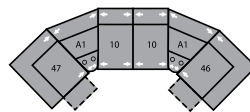

46 RHF Recliner
66 RHF Power Recliner
34 x 39 x 40"
86 x 99 x 102cm

47 LHF Recliner
67 LHF Power Recliner
34 x 39 x 40"
86 x 99 x 102cm

26 LHF Sofabed 54"
72 x 39 x 40"
183 x 99 x 102cm

27 RHF Sofabed 54"
72 x 39 x 40"
183 x 99 x 102cm

56 RHF Chaise
34 x 69 x 40"
86 x 175 x 102cm

57 LHF Chaise
34 x 69 x 40"
86 x 175 x 102cm

58 Loveseat Console
68 Power Loveseat Console
80 x 39 x 40"
203 x 99 x 102cm

A0 Storage Wedge 11°
17 x 39 x 36"
43 x 99 x 91cm

A1 Storage Wedge 45°
36 x 37 x 36"
91 x 94 x 91cm

A2 Storage Console
13 x 39 x 36"
33 x 99 x 91cm

MA
107 x 107"
272 x 272cm

MB
104 x 122"
264 x 310cm

MD
117 x 118"
297 x 300cm

ME
166 x 74"
422 x 188cm

MF
125 x 70"
318 x 178cm

MG
164 x 74"
417 x 188cm

MH
117 x 66"
297 x 168cm

Configurations measured in full recline.