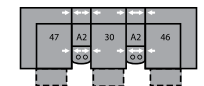

46 RHF Recliner
66 RHF Power Recliner
34 x 39 x 40"
86 x 99 x 102cm

47 LHF Recliner
67 LHF Power Recliner
34 x 39 x 40"
86 x 99 x 102cm

26 LHF Sofabed 54"
72 x 39 x 40"
183 x 99 x 102cm

27 RHF Sofabed 54"
72 x 39 x 40"
183 x 99 x 102cm

56 RHF Chaise
34 x 69 x 40"
86 x 175 x 102cm

57 LHF Chaise
34 x 69 x 40"
86 x 175 x 102cm

58 Loveseat Console
68 Power Loveseat Console
80 x 39 x 40"
203 x 99 x 102cm

A0 Storage Wedge 11°
17 x 39 x 36"
43 x 99 x 91cm

A1 Storage Wedge 45°
36 x 37 x 36"
91 x 94 x 91cm

A2 Storage Console
13 x 39 x 36"
33 x 99 x 91cm

MA
107 x 107"
272 x 272cm

MB
104 x 122"
264 x 310cm

MD
117 x 118"
297 x 300cm

ME
166 x 74"
422 x 188cm

MF
125 x 70"
318 x 178cm

MG
164 x 74"
417 x 188cm

MH
117 x 66"
297 x 168cm

Configurations measured in full recline.