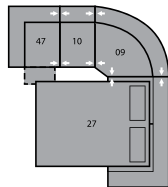

46 RHF Recliner
66 RHF Power Recliner
34 x 39 x 40"
86 x 99 x 102cm

47 LHF Recliner
67 LHF Power Recliner
34 x 39 x 40"
86 x 99 x 102cm

26 LHF Sofabed 54"
72 x 39 x 40"
183 x 99 x 102cm

27 RHF Sofabed 54"
72 x 39 x 40"
183 x 99 x 102cm

56 RHF Chaise
34 x 69 x 40"
86 x 175 x 102cm

57 LHF Chaise
34 x 69 x 40"
86 x 175 x 102cm

58 Loveseat Console
68 Power Loveseat Console
80 x 39 x 40"
203 x 99 x 102cm

A0 Storage Wedge 11°
17 x 39 x 36"
43 x 99 x 91cm

A1 Storage Wedge 45°
36 x 37 x 36"
91 x 94 x 91cm

A2 Storage Console
13 x 39 x 36"
33 x 99 x 91cm

MA
107 x 107"
272 x 272cm

MB
104 x 122"
264 x 310cm

MD
117 x 118"
297 x 300cm

ME
166 x 74"
422 x 188cm

MF
125 x 70"
318 x 178cm

MG
164 x 74"
417 x 188cm

MH
117 x 66"
297 x 168cm

Configurations measured in full recline.