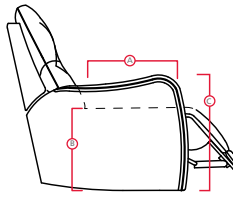

47 LHF Recliner / 10 Armless Chair / 56 RHF Chaise

41045 DIVO

Printed in Canada 11/16

PALLISER[®]
My Home, My Style, My Way™

41045 DIVO

DIMENSIONS SHOWN AS WIDTH X DEPTH X HEIGHT.
SPECIFICATIONS ARE CORRECT AT TIME OF PRINTING AND ARE SUBJECT TO CHANGE WITHOUT NOTICE.
LHF – LEFT HAND FACING RHF – RIGHT HAND FACING IA – INSIDE ARM TO INSIDE ARM

- (A) Seat Depth 21" / 53cm
- (B) Seat Height 20" / 51cm
- (C) Arm Height 26.5" / 67cm

51 Sofa Recliner
61 Power Sofa Recliner
89 x 39 x 40"
226 x 99 x 102cm
IA: 64" / 163cm

53 Loveseat Recliner
63 Power Loveseat Recliner
67 x 39 x 40"
170 x 99 x 102cm
IA: 42" / 107cm