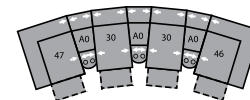

46 RHF Recliner
66 RHF Power Recliner
34 x 39 x 40"
86 x 99 x 102cm

47 LHF Recliner
67 LHF Power Recliner
34 x 39 x 40"
86 x 99 x 102cm

26 LHF Sofabed 54"
72 x 39 x 40"
183 x 99 x 102cm

27 RHF Sofabed 54"
72 x 39 x 40"
183 x 99 x 102cm

56 RHF Chaise
34 x 69 x 40"
86 x 175 x 102cm

57 LHF Chaise
34 x 69 x 40"
86 x 175 x 102cm

58 Loveseat Console
68 Power Loveseat Console
80 x 39 x 40"
203 x 99 x 102cm

A0 Storage Wedge 11°
17 x 39 x 36"
43 x 99 x 91cm

A1 Storage Wedge 45°
36 x 37 x 36"
91 x 94 x 91cm

A2 Storage Console
13 x 39 x 36"
33 x 99 x 91cm

MA
107 x 107"
272 x 272cm

MB
104 x 122"
264 x 310cm

MD
117 x 118"
297 x 300cm

ME
166 x 74"
422 x 188cm

MF
125 x 70"
318 x 178cm

MG
164 x 74"
417 x 188cm

MH
117 x 66"
297 x 168cm

Configurations measured in full recline.