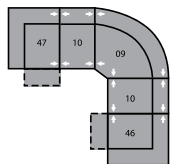

46 RHF Recliner
66 RHF Power Recliner
34 x 39 x 40"
86 x 99 x 102cm

47 LHF Recliner
67 LHF Power Recliner
34 x 39 x 40"
86 x 99 x 102cm

26 LHF Sofabed 54"
72 x 39 x 40"
183 x 99 x 102cm

27 RHF Sofabed 54"
72 x 39 x 40"
183 x 99 x 102cm

56 RHF Chaise
34 x 69 x 40"
86 x 175 x 102cm

57 LHF Chaise
34 x 69 x 40"
86 x 175 x 102cm

58 Loveseat Console
68 Power Loveseat Console
80 x 39 x 40"
203 x 99 x 102cm

A0 Storage Wedge 11°
17 x 39 x 36"
43 x 99 x 91cm

A1 Storage Wedge 45°
36 x 37 x 36"
91 x 94 x 91cm

A2 Storage Console
13 x 39 x 36"
33 x 99 x 91cm

MA
107 x 107"
272 x 272cm

MB
104 x 122"
264 x 310cm

MD
117 x 118"
297 x 300cm

ME
166 x 74"
422 x 188cm

MF
125 x 70"
318 x 178cm

MG
164 x 74"
417 x 188cm

MH
117 x 66"
297 x 168cm

Configurations measured in full recline.