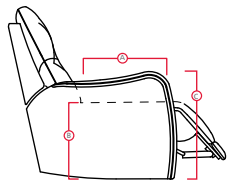

DIMENSIONS SHOWN AS WIDTH X DEPTH X HEIGHT.
SPECIFICATIONS ARE CORRECT AT TIME OF PRINTING AND ARE SUBJECT TO CHANGE WITHOUT NOTICE.
LHF – LEFT HAND FACING RHF – RIGHT HAND FACING IA – INSIDE ARM TO INSIDE ARM

- A Seat Depth 21" / 53cm
- B Seat Height 19.5" / 50cm
- C Arm Height 25.5" / 65cm

Features

- > Back: 11 or 12 gauge sinuous springs
- > Seat: 8 gauge sinuous wire springs
- > Back filled with blown fibre
- > Chaise styling
- > Outside handle mechanism
- > Toggle power mechanism

38 Power Swivel Rocker Recliner
31 x 37 x 41"
79 x 94 x 104cm
IA: 20" / 51cm

39 Power Rocker Recliner
31 x 37 x 41"
79 x 94 x 104cm
IA: 20" / 51cm

71 Layflat Power Recliner
31 x 37 x 41"
79 x 94 x 104cm
IA: 20" / 51cm