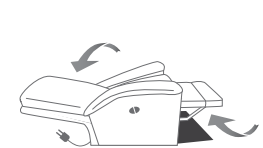

71 Power Layflat Recliner