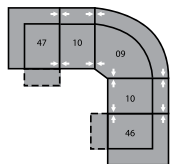

26 LHF Sofabed 54"
70 x 39 x 39"
178 x 99 x 99cm

27 RHF Sofabed 54"
70 x 39 x 39"
178 x 99 x 99cm

30 Armless Recliner
60 Power Armless Recliner
24 x 39 x 39"
61 x 99 x 99cm

31 Power Wallhugger Recliner
35 Wallhugger Recliner
42 x 39 x 39"
107 x 99 x 99cm
IA: 23" / 58cm

32 Rocker Recliner
39 Power Rocker Recliner
42 x 39 x 39"
107 x 99 x 99cm
IA: 23" / 58cm

33 Swivel Rocker Recliner
42 x 39 x 40"
107 x 99 x 102cm
IA: 23" / 58cm

46 RHF Recliner
66 RHF Power Recliner
34 x 39 x 39"
86 x 99 x 99cm

47 LHF Recliner
67 LHF Power Recliner
34 x 39 x 39"
86 x 99 x 99cm

A0 Storage Wedge 11°
17 x 39 x 36"
43 x 99 x 91cm

A1 Storage Wedge 45°
36 x 37 x 36"
91 x 94 x 91cm

A2 Storage Console
13 x 39 x 36"
33 x 99 x 91cm

MA
106 x 106"
269 x 269cm

MB
105 x 118"
267 x 300cm

MD
118 x 118"
300 x 300cm

ME
166 x 74"
422 x 188cm

MF
126 x 68"
320 x 173cm

MG
166 x 72"
422 x 183cm

MH
118 x 64"
300 x 163cm

Configurations measured in full recline.