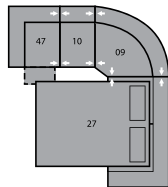

26 LHF Sofabed 54"
70 x 39 x 39"
178 x 99 x 99cm

27 RHF Sofabed 54"
70 x 39 x 39"
178 x 99 x 99cm

30 Armless Recliner
60 Power Armless Recliner
24 x 39 x 39"
61 x 99 x 99cm

31 Power Wallhugger Recliner
35 Wallhugger Recliner
42 x 39 x 39"
107 x 99 x 99cm
IA: 23" / 58cm

32 Rocker Recliner
39 Power Rocker Recliner
42 x 39 x 39"
107 x 99 x 99cm
IA: 23" / 58cm

33 Swivel Rocker Recliner
42 x 39 x 40"
107 x 99 x 102cm
IA: 23" / 58cm

46 RHF Recliner
66 RHF Power Recliner
34 x 39 x 39"
86 x 99 x 99cm

47 LHF Recliner
67 LHF Power Recliner
34 x 39 x 39"
86 x 99 x 99cm

A0 Storage Wedge 11°
17 x 39 x 36"
43 x 99 x 91cm

A1 Storage Wedge 45°
36 x 37 x 36"
91 x 94 x 91cm

A2 Storage Console
13 x 39 x 36"
33 x 99 x 91cm

MA
106 x 106"
269 x 269cm

MB
105 x 118"
267 x 300cm

MD
118 x 118"
300 x 300cm

ME
166 x 74"
422 x 188cm

MF
126 x 68"
320 x 173cm

MG
166 x 72"
422 x 183cm

MH
118 x 64"
300 x 163cm

Configurations measured in full recline.