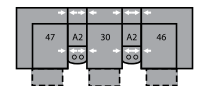

51 Sofa Recliner
61 Power Sofa Recliner
90 x 39 x 39"
229 x 99 x 99cm
IA: 73" / 185cm

52 Sofa Recliner, Drop Table
62 Power Sofa Recliner, Drop Table
90 x 39 x 39"
229 x 99 x 99cm
IA: 73" / 185cm

53 Loveseat Recliner
63 Power Loveseat Recliner
66 x 39 x 39"
168 x 99 x 99cm
IA: 48" / 122cm

32 Rocker Recliner
39 Power Rocker Recliner
42 x 39 x 39"
107 x 99 x 99cm
IA: 23" / 58cm

33 Swivel Rocker Recliner
42 x 39 x 40"
107 x 99 x 102cm
IA: 23" / 58cm

46 RHF Recliner
66 RHF Power Recliner
34 x 39 x 39"
86 x 99 x 99cm

47 LHF Recliner
67 LHF Power Recliner
34 x 39 x 39"
86 x 99 x 99cm

A0 Storage Wedge 11°
17 x 39 x 36"
43 x 99 x 91cm

A1 Storage Wedge 45°
36 x 37 x 36"
91 x 94 x 91cm

A2 Storage Console
13 x 39 x 36"
33 x 99 x 91cm

MA
106 x 106"
269 x 269cm

MB
105 x 118"
267 x 300cm

MD
118 x 118"
300 x 300cm

ME
166 x 74"
422 x 188cm

MF
126 x 68"
320 x 173cm

MG
166 x 72"
422 x 183cm

MH
118 x 64"
300 x 163cm

Configurations measured in full recline.