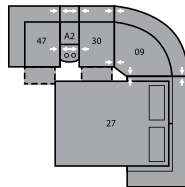

26 LHF Sofabed 54"
70 x 39 x 39"
178 x 99 x 99cm

27 RHF Sofabed 54"
70 x 39 x 39"
178 x 99 x 99cm

30 Armless Recliner
60 Power Armless Recliner
24 x 39 x 39"
61 x 99 x 99cm

31 Power Wallhugger Recliner
35 Wallhugger Recliner
42 x 39 x 39"
107 x 99 x 99cm
IA: 23" / 58cm

32 Rocker Recliner
39 Power Rocker Recliner
42 x 39 x 39"
107 x 99 x 99cm
IA: 23" / 58cm

33 Swivel Rocker Recliner
42 x 39 x 40"
107 x 99 x 102cm
IA: 23" / 58cm

46 RHF Recliner
66 RHF Power Recliner
34 x 39 x 39"
86 x 99 x 99cm

47 LHF Recliner
67 LHF Power Recliner
34 x 39 x 39"
86 x 99 x 99cm

A0 Storage Wedge 11°
17 x 39 x 36"
43 x 99 x 91cm

A1 Storage Wedge 45°
36 x 37 x 36"
91 x 94 x 91cm

A2 Storage Console
13 x 39 x 36"
33 x 99 x 91cm

MA
106 x 106"
269 x 269cm

MB
105 x 118"
267 x 300cm

MD
118 x 118"
300 x 300cm

ME
166 x 74"
422 x 188cm

MF
126 x 68"
320 x 173cm

MG
166 x 72"
422 x 183cm

MH
118 x 64"
300 x 163cm

Configurations measured in full recline.