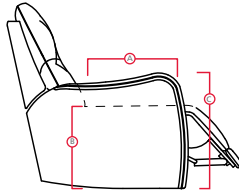

Motion

47 LHF Recliner / 10 Armless Chair / 09 Corner Curve / 27 RHF Sofabed 54"

A1 Storage Wedge 45°

32 Rocker Recliner

51 Sofa Recliner

52 Sofa Recliner, Drop Table

41040 DELANEY

Printed in Canada 11/16

PALLISER[®]
My Home, My Style, My Way™

41040 DELANEY

PALLISER
My Home, My Style, My Way™

DIMENSIONS SHOWN AS WIDTH X DEPTH X HEIGHT.
SPECIFICATIONS ARE CORRECT AT TIME OF PRINTING AND ARE SUBJECT TO CHANGE WITHOUT NOTICE.
LHF – LEFT HAND FACING RHF – RIGHT HAND FACING IA – INSIDE ARM TO INSIDE ARM

- (A) Seat Depth 22" / 56cm
- (B) Seat Height 19.5" / 50cm
- (C) Arm Height 25" / 64cm

Features

- > Back: 11 or 12 gauge sinuous springs
 - > Seat: 8 gauge sinuous wire springs
 - > Back filled with blown fibre
 - > Chaise styling
 - > Toggle power mechanism
- For more information, go to palliser.com

51 Sofa Recliner
61 Power Sofa Recliner
90 x 39 x 39"
229 x 99 x 99cm
IA: 73" / 185cm

52 Sofa Recliner, Drop Table
62 Power Sofa Recliner, Drop Table
90 x 39 x 39"
229 x 99 x 99cm
IA: 73" / 185cm

53 Loveseat Recliner
63 Power Loveseat Recliner
66 x 39 x 39"
168 x 99 x 99cm
IA: 48" / 122cm