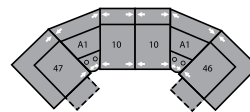

26 LHF Sofabed 54"
70 x 39 x 39"
178 x 99 x 99cm

27 RHF Sofabed 54"
70 x 39 x 39"
178 x 99 x 99cm

30 Armless Recliner
60 Power Armless Recliner
24 x 39 x 39"
61 x 99 x 99cm

31 Power Wallhugger Recliner
35 Wallhugger Recliner
42 x 39 x 39"
107 x 99 x 99cm
IA: 23" / 58cm

32 Rocker Recliner
39 Power Rocker Recliner
42 x 39 x 39"
107 x 99 x 99cm
IA: 23" / 58cm

33 Swivel Rocker Recliner
42 x 39 x 40"
107 x 99 x 102cm
IA: 23" / 58cm

46 RHF Recliner
66 RHF Power Recliner
34 x 39 x 39"
86 x 99 x 99cm

47 LHF Recliner
67 LHF Power Recliner
34 x 39 x 39"
86 x 99 x 99cm

A0 Storage Wedge 11°
17 x 39 x 36"
43 x 99 x 91cm

A1 Storage Wedge 45°
36 x 37 x 36"
91 x 94 x 91cm

A2 Storage Console
13 x 39 x 36"
33 x 99 x 91cm

MA
106 x 106"
269 x 269cm

MB
105 x 118"
267 x 300cm

MD
118 x 118"
300 x 300cm

ME
166 x 74"
422 x 188cm

MF
126 x 68"
320 x 173cm

MG
166 x 72"
422 x 183cm

MH
118 x 64"
300 x 163cm

Configurations measured in full recline.