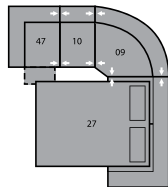

31 Power Wallhugger Recliner
35 Wallhugger Recliner
38 x 39 x 39"
97 x 99 x 99cm
IA: 18" / 46cm

32 Rocker Recliner
39 Power Rocker Recliner
38 x 39 x 39"
97 x 99 x 99cm
IA: 18" / 46cm

33 Swivel Rocker Recliner
38 x 39 x 40"
97 x 99 x 102cm
IA: 18" / 46cm

46 RHF Recliner
66 RHF Power Recliner
32 x 39 x 39"
81 x 99 x 99cm

47 LHF Recliner
67 LHF Power Recliner
32 x 39 x 39"
81 x 99 x 99cm

A0 Storage Wedge 11°
17 x 39 x 36"
43 x 99 x 91cm

A1 Storage Wedge 45°
36 x 37 x 36"
91 x 94 x 91cm

A2 Storage Console
13 x 39 x 36"
33 x 99 x 91cm

MA
105 x 105"
267 x 267cm

MB
103 x 123"
262 x 312cm

MD
116 x 123"
295 x 312cm

ME
164 x 76"
417 x 193cm

MF
122 x 70"
310 x 178cm

MG
162 x 74"
411 x 188cm

MH
114 x 66"
290 x 168cm

Configurations measured in full recline.