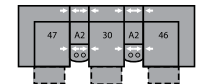

31 Power Wallhugger Recliner
35 Wallhugger Recliner
38 x 39 x 39"
97 x 99 x 99cm
IA: 18" / 46cm

32 Rocker Recliner
39 Power Rocker Recliner
38 x 39 x 39"
97 x 99 x 99cm
IA: 18" / 46cm

33 Swivel Rocker Recliner
38 x 39 x 40"
97 x 99 x 102cm
IA: 18" / 46cm

46 RHF Recliner
66 RHF Power Recliner
32 x 39 x 39"
81 x 99 x 99cm

47 LHF Recliner
67 LHF Power Recliner
32 x 39 x 39"
81 x 99 x 99cm

A0 Storage Wedge 11°
17 x 39 x 36"
43 x 99 x 91cm

A1 Storage Wedge 45°
36 x 37 x 36"
91 x 94 x 91cm

A2 Storage Console
13 x 39 x 36"
33 x 99 x 91cm

MA
105 x 105"
267 x 267cm

MB
103 x 123"
262 x 312cm

MD
116 x 123"
295 x 312cm

ME
164 x 76"
417 x 193cm

MF
122 x 70"
310 x 178cm

MG
162 x 74"
411 x 188cm

MH
114 x 66"
290 x 168cm

Configurations measured in full recline.