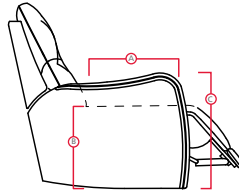

Motion

47 LHF Recliner / 10 Armless Chair / 09 Corner Curve / 10 Armless Chair / 30 Armless Recliner / 46 RHF Recliner

32 Rocker Recliner

58 Loveseat Console

47 LHF Recliner / A0 Storage Wedge 11° / 30 Armless Recliner / A0 Storage Wedge 11° / 30 Armless Recliner / A0 Storage Wedge 11° / 46 RHF Recliner

47 LHF Recliner / A2 Storage Console / 30 Armless Recliner / 09 Corner Curve / 27 RHF Sofabed 54"

41066 DANE

Printed in Canada 11/16

PALLISER[®]
My Home, My Style, My Way[™]

41066 DANE

DIMENSIONS SHOWN AS WIDTH X DEPTH X HEIGHT.
SPECIFICATIONS ARE CORRECT AT TIME OF PRINTING AND ARE SUBJECT TO CHANGE WITHOUT NOTICE.
LHF – LEFT HAND FACING RHF – RIGHT HAND FACING IA – INSIDE ARM TO INSIDE ARM

- (A) Seat Depth 21" / 53cm
- (B) Seat Height 20" / 51cm
- (C) Arm Height 24" / 61cm

Features

- > Back: 11 or 12 gauge sinuous springs
- > Seat: 8 gauge sinuous wire springs
- > Back filled with blown fibre
- > Chaise styling
- > Outside handle mechanism
- > Toggle power mechanism