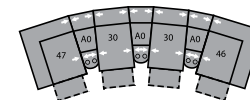

31 Power Wallhugger Recliner
35 Wallhugger Recliner
38 x 39 x 39"
97 x 99 x 99cm
IA: 18" / 46cm

32 Rocker Recliner
39 Power Rocker Recliner
38 x 39 x 39"
97 x 99 x 99cm
IA: 18" / 46cm

33 Swivel Rocker Recliner
38 x 39 x 40"
97 x 99 x 102cm
IA: 18" / 46cm

46 RHF Recliner
66 RHF Power Recliner
32 x 39 x 39"
81 x 99 x 99cm

47 LHF Recliner
67 LHF Power Recliner
32 x 39 x 39"
81 x 99 x 99cm

A0 Storage Wedge 11°
17 x 39 x 36"
43 x 99 x 91cm

A1 Storage Wedge 45°
36 x 37 x 36"
91 x 94 x 91cm

A2 Storage Console
13 x 39 x 36"
33 x 99 x 91cm

MA
105 x 105"
267 x 267cm

MB
103 x 123"
262 x 312cm

MD
116 x 123"
295 x 312cm

ME
164 x 76"
417 x 193cm

MF
122 x 70"
310 x 178cm

MG
162 x 74"
411 x 188cm

MH
114 x 66"
290 x 168cm

Configurations measured in full recline.