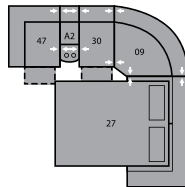

31 Power Wallhugger Recliner
35 Wallhugger Recliner
38 x 39 x 39"
97 x 99 x 99cm
IA: 18" / 46cm

32 Rocker Recliner
39 Power Rocker Recliner
38 x 39 x 39"
97 x 99 x 99cm
IA: 18" / 46cm

33 Swivel Rocker Recliner
38 x 39 x 40"
97 x 99 x 102cm
IA: 18" / 46cm

46 RHF Recliner
66 RHF Power Recliner
32 x 39 x 39"
81 x 99 x 99cm

47 LHF Recliner
67 LHF Power Recliner
32 x 39 x 39"
81 x 99 x 99cm

A0 Storage Wedge 11°
17 x 39 x 36"
43 x 99 x 91cm

A1 Storage Wedge 45°
36 x 37 x 36"
91 x 94 x 91cm

A2 Storage Console
13 x 39 x 36"
33 x 99 x 91cm

MA
105 x 105"
267 x 267cm

MB
103 x 123"
262 x 312cm

MD
116 x 123"
295 x 312cm

ME
164 x 76"
417 x 193cm

MF
122 x 70"
310 x 178cm

MG
162 x 74"
411 x 188cm

MH
114 x 66"
290 x 168cm

Configurations measured in full recline.