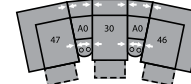

31 Power Wallhugger Recliner
35 Wallhugger Recliner
38 x 39 x 39"
97 x 99 x 99cm
IA: 18" / 46cm

32 Rocker Recliner
39 Power Rocker Recliner
38 x 39 x 39"
97 x 99 x 99cm
IA: 18" / 46cm

33 Swivel Rocker Recliner
38 x 39 x 40"
97 x 99 x 102cm
IA: 18" / 46cm

46 RHF Recliner
66 RHF Power Recliner
32 x 39 x 39"
81 x 99 x 99cm

47 LHF Recliner
67 LHF Power Recliner
32 x 39 x 39"
81 x 99 x 99cm

A0 Storage Wedge 11°
17 x 39 x 36"
43 x 99 x 91cm

A1 Storage Wedge 45°
36 x 37 x 36"
91 x 94 x 91cm

A2 Storage Console
13 x 39 x 36"
33 x 99 x 91cm

MA
105 x 105"
267 x 267cm

MB
103 x 123"
262 x 312cm

MD
116 x 123"
295 x 312cm

ME
164 x 76"
417 x 193cm

MF
122 x 70"
310 x 178cm

MG
162 x 74"
411 x 188cm

MH
114 x 66"
290 x 168cm

Configurations measured in full recline.