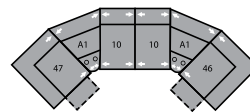

31 Power Wallhugger Recliner
35 Wallhugger Recliner
38 x 39 x 39"
97 x 99 x 99cm
IA: 18" / 46cm

32 Rocker Recliner
39 Power Rocker Recliner
38 x 39 x 39"
97 x 99 x 99cm
IA: 18" / 46cm

33 Swivel Rocker Recliner
38 x 39 x 40"
97 x 99 x 102cm
IA: 18" / 46cm

46 RHF Recliner
66 RHF Power Recliner
32 x 39 x 39"
81 x 99 x 99cm

47 LHF Recliner
67 LHF Power Recliner
32 x 39 x 39"
81 x 99 x 99cm

A0 Storage Wedge 11°
17 x 39 x 36"
43 x 99 x 91cm

A1 Storage Wedge 45°
36 x 37 x 36"
91 x 94 x 91cm

A2 Storage Console
13 x 39 x 36"
33 x 99 x 91cm

MA
105 x 105"
267 x 267cm

MB
103 x 123"
262 x 312cm

MD
116 x 123"
295 x 312cm

ME
164 x 76"
417 x 193cm

MF
122 x 70"
310 x 178cm

MG
162 x 74"
411 x 188cm

MH
114 x 66"
290 x 168cm

Configurations measured in full recline.