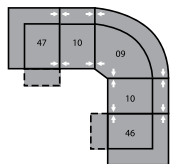

31 Power Wallhugger Recliner
35 Wallhugger Recliner
38 x 39 x 39"
97 x 99 x 99cm
IA: 18" / 46cm

32 Rocker Recliner
39 Power Rocker Recliner
38 x 39 x 39"
97 x 99 x 99cm
IA: 18" / 46cm

33 Swivel Rocker Recliner
38 x 39 x 40"
97 x 99 x 102cm
IA: 18" / 46cm

46 RHF Recliner
66 RHF Power Recliner
32 x 39 x 39"
81 x 99 x 99cm

47 LHF Recliner
67 LHF Power Recliner
32 x 39 x 39"
81 x 99 x 99cm

A0 Storage Wedge 11°
17 x 39 x 36"
43 x 99 x 91cm

A1 Storage Wedge 45°
36 x 37 x 36"
91 x 94 x 91cm

A2 Storage Console
13 x 39 x 36"
33 x 99 x 91cm

MA
105 x 105"
267 x 267cm

MB
103 x 123"
262 x 312cm

MD
116 x 123"
295 x 312cm

ME
164 x 76"
417 x 193cm

MF
122 x 70"
310 x 178cm

MG
162 x 74"
411 x 188cm

MH
114 x 66"
290 x 168cm

Configurations measured in full recline.