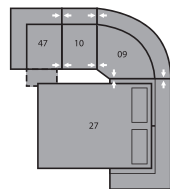

32 Rocker Recliner
 39 Power Rocker Recliner
 40 x 41 x 40"
 102 x 104 x 102cm
 IA: 16" / 41cm

33 Swivel Rocker Recliner
 40 x 41 x 41"
 102 x 104 x 104cm
 IA: 16" / 41cm

46 RHF Recliner
 66 RHF Power Recliner
 32 x 41 x 40"
 81 x 104 x 102cm

47 LHF Recliner
 67 LHF Power Recliner
 32 x 41 x 40"
 81 x 104 x 102cm

26 LHF Sofabed 54"
 71 x 41 x 40"
 180 x 104 x 102cm

27 RHF Sofabed 54"
 71 x 41 x 40"
 180 x 104 x 102cm

A0 Storage Wedge 11°
 17 x 39 x 36"
 43 x 99 x 91cm

A1 Storage Wedge 45°
 36 x 37 x 36"
 91 x 94 x 91cm

A2 Storage Console
 13 x 39 x 36"
 33 x 99 x 91cm

MA – 47/10/09/10/46
 104 x 104"
 264 x 264cm

MB – 47/10/09/27
 102 x 120"
 259 x 305cm

MD – 47/A2/30/09/27
 115 x 120"
 292 x 305cm

ME – 47/A1/10/10/A1/46
 162 x 74"
 411 x 188cm

MF – 47/A0/30/A0/46
 121 x 69"
 307 x 175cm

MG – 47/A0/30/A0/30/A0/46
 160 x 73"
 406 x 185cm

MH – 47/A2/30/A2/46
 113 x 65"
 287 x 165cm

Configurations measured in full recline.