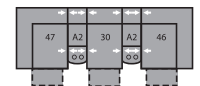

32 Rocker Recliner
 39 Power Rocker Recliner
 40 x 41 x 40"
 102 x 104 x 102cm
 IA: 16" / 41cm

33 Swivel Rocker Recliner
 40 x 41 x 41"
 102 x 104 x 104cm
 IA: 16" / 41cm

46 RHF Recliner
 66 RHF Power Recliner
 32 x 41 x 40"
 81 x 104 x 102cm

47 LHF Recliner
 67 LHF Power Recliner
 32 x 41 x 40"
 81 x 104 x 102cm

26 LHF Sofabed 54"
 71 x 41 x 40"
 180 x 104 x 102cm

27 RHF Sofabed 54"
 71 x 41 x 40"
 180 x 104 x 102cm

A0 Storage Wedge 11°
 17 x 39 x 36"
 43 x 99 x 91cm

A1 Storage Wedge 45°
 36 x 37 x 36"
 91 x 94 x 91cm

A2 Storage Console
 13 x 39 x 36"
 33 x 99 x 91cm

MA – 47/10/09/10/46
 104 x 104"
 264 x 264cm

MB – 47/10/09/27
 102 x 120"
 259 x 305cm

MD – 47/A2/30/09/27
 115 x 120"
 292 x 305cm

ME – 47/A1/10/10/A1/46
 162 x 74"
 411 x 188cm

MF – 47/A0/30/A0/46
 121 x 69"
 307 x 175cm

MG – 47/A0/30/A0/30/A0/46
 160 x 73"
 406 x 185cm

MH – 47/A2/30/A2/46
 113 x 65"
 287 x 165cm

Configurations measured in full recline.