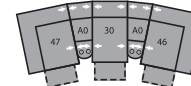

32 Rocker Recliner
 39 Power Rocker Recliner
 40 x 41 x 40"
 102 x 104 x 102cm
 IA: 16" / 41cm

33 Swivel Rocker Recliner
 40 x 41 x 41"
 102 x 104 x 104cm
 IA: 16" / 41cm

46 RHF Recliner
 66 RHF Power Recliner
 32 x 41 x 40"
 81 x 104 x 102cm

47 LHF Recliner
 67 LHF Power Recliner
 32 x 41 x 40"
 81 x 104 x 102cm

26 LHF Sofabed 54"
 71 x 41 x 40"
 180 x 104 x 102cm

27 RHF Sofabed 54"
 71 x 41 x 40"
 180 x 104 x 102cm

A0 Storage Wedge 11°
 17 x 39 x 36"
 43 x 99 x 91cm

A1 Storage Wedge 45°
 36 x 37 x 36"
 91 x 94 x 91cm

A2 Storage Console
 13 x 39 x 36"
 33 x 99 x 91cm

MA – 47/10/09/10/46
 104 x 104"
 264 x 264cm

MB – 47/10/09/27
 102 x 120"
 259 x 305cm

MD – 47/A2/30/09/27
 115 x 120"
 292 x 305cm

ME – 47/A1/10/10/A1/46
 162 x 74"
 411 x 188cm

MF – 47/A0/30/A0/46
 121 x 69"
 307 x 175cm

MG – 47/A0/30/A0/30/A0/46
 160 x 73"
 406 x 185cm

MH – 47/A2/30/A2/46
 113 x 65"
 287 x 165cm

Configurations measured in full recline.