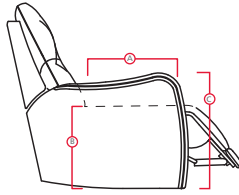

DIMENSIONS SHOWN AS WIDTH X DEPTH X HEIGHT.
SPECIFICATIONS ARE CORRECT AT TIME OF PRINTING AND ARE SUBJECT TO CHANGE WITHOUT NOTICE.
LHF – LEFT HAND FACING RHF – RIGHT HAND FACING IA – INSIDE ARM TO INSIDE ARM

- A Seat Depth 22" / 56cm
- B Seat Height 20" / 51cm
- C Arm Height 25" / 64cm

Features
 > Back: 11 or 12 gauge sinuous springs
 > Seat: 8 gauge sinuous wire springs
 > Back filled with blown fibre
 > Chaise styling
 > Toggle power mechanism
 For more information, go to palliser.com