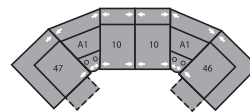

32 Rocker Recliner
 39 Power Rocker Recliner
 40 x 41 x 40"
 102 x 104 x 102cm
 IA: 16" / 41cm

33 Swivel Rocker Recliner
 40 x 41 x 41"
 102 x 104 x 104cm
 IA: 16" / 41cm

46 RHF Recliner
 66 RHF Power Recliner
 32 x 41 x 40"
 81 x 104 x 102cm

47 LHF Recliner
 67 LHF Power Recliner
 32 x 41 x 40"
 81 x 104 x 102cm

26 LHF Sofabed 54"
 71 x 41 x 40"
 180 x 104 x 102cm

27 RHF Sofabed 54"
 71 x 41 x 40"
 180 x 104 x 102cm

A0 Storage Wedge 11°
 17 x 39 x 36"
 43 x 99 x 91cm

A1 Storage Wedge 45°
 36 x 37 x 36"
 91 x 94 x 91cm

A2 Storage Console
 13 x 39 x 36"
 33 x 99 x 91cm

MA – 47/10/09/10/46
 104 x 104"
 264 x 264cm

MB – 47/10/09/27
 102 x 120"
 259 x 305cm

MD – 47/A2/30/09/27
 115 x 120"
 292 x 305cm

ME – 47/A1/10/10/A1/46
 162 x 74"
 411 x 188cm

MF – 47/A0/30/A0/46
 121 x 69"
 307 x 175cm

MG – 47/A0/30/A0/30/A0/46
 160 x 73"
 406 x 185cm

MH – 47/A2/30/A2/46
 113 x 65"
 287 x 165cm

Configurations measured in full recline.