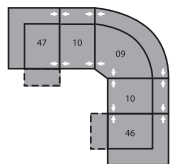

32 Rocker Recliner
 39 Power Rocker Recliner
 40 x 41 x 40"
 102 x 104 x 102cm
 IA: 16" / 41cm

33 Swivel Rocker Recliner
 40 x 41 x 41"
 102 x 104 x 104cm
 IA: 16" / 41cm

46 RHF Recliner
 66 RHF Power Recliner
 32 x 41 x 40"
 81 x 104 x 102cm

47 LHF Recliner
 67 LHF Power Recliner
 32 x 41 x 40"
 81 x 104 x 102cm

26 LHF Sofabed 54"
 71 x 41 x 40"
 180 x 104 x 102cm

27 RHF Sofabed 54"
 71 x 41 x 40"
 180 x 104 x 102cm

A0 Storage Wedge 11°
 17 x 39 x 36"
 43 x 99 x 91cm

A1 Storage Wedge 45°
 36 x 37 x 36"
 91 x 94 x 91cm

A2 Storage Console
 13 x 39 x 36"
 33 x 99 x 91cm

MA – 47/10/09/10/46
 104 x 104"
 264 x 264cm

MB – 47/10/09/27
 102 x 120"
 259 x 305cm

MD – 47/A2/30/09/27
 115 x 120"
 292 x 305cm

ME – 47/A1/10/10/A1/46
 162 x 74"
 411 x 188cm

MF – 47/A0/30/A0/46
 121 x 69"
 307 x 175cm

MG – 47/A0/30/A0/30/A0/46
 160 x 73"
 406 x 185cm

MH – 47/A2/30/A2/46
 113 x 65"
 287 x 165cm

Configurations measured in full recline.