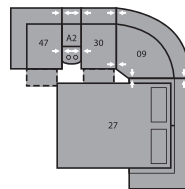

32 Rocker Recliner
 39 Power Rocker Recliner
 40 x 41 x 40"
 102 x 104 x 102cm
 IA: 16" / 41cm

33 Swivel Rocker Recliner
 40 x 41 x 41"
 102 x 104 x 104cm
 IA: 16" / 41cm

46 RHF Recliner
 66 RHF Power Recliner
 32 x 41 x 40"
 81 x 104 x 102cm

47 LHF Recliner
 67 LHF Power Recliner
 32 x 41 x 40"
 81 x 104 x 102cm

26 LHF Sofabed 54"
 71 x 41 x 40"
 180 x 104 x 102cm

27 RHF Sofabed 54"
 71 x 41 x 40"
 180 x 104 x 102cm

A0 Storage Wedge 11°
 17 x 39 x 36"
 43 x 99 x 91cm

A1 Storage Wedge 45°
 36 x 37 x 36"
 91 x 94 x 91cm

A2 Storage Console
 13 x 39 x 36"
 33 x 99 x 91cm

MA – 47/10/09/10/46
 104 x 104"
 264 x 264cm

MB – 47/10/09/27
 102 x 120"
 259 x 305cm

MD – 47/A2/30/09/27
 115 x 120"
 292 x 305cm

ME – 47/A1/10/10/A1/46
 162 x 74"
 411 x 188cm

MF – 47/A0/30/A0/46
 121 x 69"
 307 x 175cm

MG – 47/A0/30/A0/30/A0/46
 160 x 73"
 406 x 185cm

MH – 47/A2/30/A2/46
 113 x 65"
 287 x 165cm

Configurations measured in full recline.