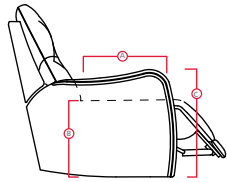

DIMENSIONS SHOWN AS WIDTH X DEPTH X HEIGHT.
SPECIFICATIONS ARE CORRECT AT TIME OF PRINTING AND ARE SUBJECT TO CHANGE WITHOUT NOTICE.
LHF – LEFT HAND FACING RHF – RIGHT HAND FACING IA – INSIDE ARM TO INSIDE ARM

- A Seat Depth 21.5" / 55cm
- B Seat Height 19.5" / 50cm
- C Arm Height 24" / 61cm

Features

- > Back: 11 or 12 gauge sinuous springs
- > Seat: 8 gauge sinuous wire springs
- > Back filled with blown fibre
- > Chaise styling
- > Outside handle mechanism
- > Toggle power mechanism

38 Power Swivel Rocker Recliner
33 x 41 x 40"
233 x 41 x 40"
84 x 104 x 102cm
IA: 20" / 51cm

39 Power Rocker Recliner
33 x 41 x 40"
84 x 104 x 102cm
IA: 20" / 51cm

71 Layflat Power Recliner
33 x 41 x 40"
84 x 104 x 102cm
IA: 20" / 51cm