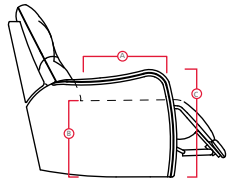

# 43116 COLUMBUS

**PALLISER**<sup>®</sup>  
My Home, My Style, My Way™

DIMENSIONS SHOWN AS WIDTH X DEPTH X HEIGHT.  
SPECIFICATIONS ARE CORRECT AT TIME OF PRINTING AND ARE SUBJECT TO CHANGE WITHOUT NOTICE.  
LHF – LEFT HAND FACING    RHF – RIGHT HAND FACING    IA – INSIDE ARM TO INSIDE ARM

- A Seat Depth 23" / 58cm
- B Seat Height 21" / 53cm
- C Arm Height 24" / 61cm

**Features**

- > Back: 11 or 12 gauge sinuous springs
- > Seat: 8 gauge sinuous wire springs
- > Back filled with blown fibre
- > Chaise styling
- > Outside handle mechanism
- > Toggle power mechanism

36 Power Lift Recliner  
34 x 39 x 42"  
86 x 99 x 107cm  
IA: 17" / 43cm

38 Power Swivel Rocker Recliner  
34 x 39 x 42"  
86 x 99 x 107cm  
IA: 17" / 43cm

39 Power Rocker Recliner  
34 x 39 x 42"  
86 x 99 x 107cm  
IA: 17" / 43cm

71 Layflat Power Recliner  
34 x 39 x 42"  
86 x 99 x 107cm  
IA: 17" / 43cm