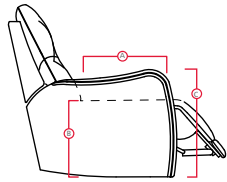

Recliners

32 Rocker Recliner

42005 COLT

Printed in Canada 11/16

PALLISER[®]
My Home, My Style, My Way™

42005 COLT

DIMENSIONS SHOWN AS WIDTH X DEPTH X HEIGHT.
SPECIFICATIONS ARE CORRECT AT TIME OF PRINTING AND ARE SUBJECT TO CHANGE WITHOUT NOTICE.
LHF – LEFT HAND FACING RHF – RIGHT HAND FACING IA – INSIDE ARM TO INSIDE ARM

- A Seat Depth 21" / 53cm
- B Seat Height 20" / 51cm
- C Arm Height 25" / 64cm

Features

- > Back: 11 or 12 gauge sinuous springs
- > Seat: 8 gauge sinuous wire springs
- > Back filled with blown fibre
- > Outside handle mechanism
- > Toggle power mechanism

38 Power Swivel Glider Recliner
33 x 38 x 39"
84 x 97 x 99cm
IA: 20" / 51cm

39 Power Rocker Recliner
33 x 38 x 39"
84 x 97 x 99cm
IA: 20" / 51cm

71 Layflat Power Recliner
33 x 38 x 39"
84 x 97 x 99cm
IA: 20" / 51cm