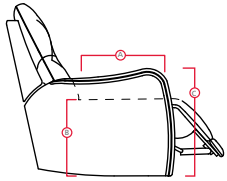

Recliners

38 Power Swivel Glider Recliner

Touch power control

MY COMFORT™

43212 CHESAPEAKE II

Printed in Canada 11/16

PALLISER®
My Home, My Style, My Way™

43212 CHESAPEAKE II

PALLISER[®]

My Home, My Style, My Way™

DIMENSIONS SHOWN AS WIDTH X DEPTH X HEIGHT.
SPECIFICATIONS ARE CORRECT AT TIME OF PRINTING AND ARE SUBJECT TO CHANGE WITHOUT NOTICE.
LHF – LEFT HAND FACING RHF – RIGHT HAND FACING IA – INSIDE ARM TO INSIDE ARM

- A Seat Depth 22.5" / 57cm
- B Seat Height 18.5" / 47cm
- C Arm Height 24" / 61cm

Features

- > Back: premium elastic webbing
- > Seat: Interwoven 100% elastic webbing
- > Chaise styling
- > Touch button for power operation

38 Power Swivel Glider
Recliner
32 x 37 x 40"
81 x 94 x 102cm
IA: 21" / 53cm