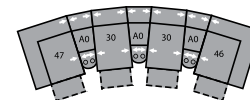

32 Rocker Recliner  
39 Power Rocker Recliner  
42 x 39 x 40"  
107 x 99 x 102cm  
IA: 20" / 51cm

33 Swivel Rocker Recliner  
42 x 39 x 41"  
107 x 99 x 104cm  
IA: 20" / 51cm

46 RHF Recliner  
66 RHF Power Recliner  
34 x 39 x 40"  
86 x 99 x 102cm

47 LHF Recliner  
67 LHF Power Recliner  
34 x 39 x 40"  
86 x 99 x 102cm

26 LHF Sofabed 54"  
72 x 39 x 40"  
183 x 99 x 102cm

27 RHF Sofabed 54"  
72 x 39 x 40"  
183 x 99 x 102cm

A0 Storage Wedge 11°  
17 x 39 x 36"  
43 x 99 x 91cm

A1 Storage Wedge 45°  
36 x 37 x 36"  
91 x 94 x 91cm

A2 Storage Console  
13 x 39 x 36"  
33 x 99 x 91cm

MA  
107 x 107"  
272 x 272cm

MB  
105 x 121"  
267 x 307cm

MD  
118 x 121"  
300 x 307cm

ME  
167 x 75"  
424 x 191cm

MF  
126 x 70"  
320 x 178cm

MG  
166 x 74"  
422 x 188cm

MH  
118 x 66"  
300 x 168cm

Configurations measured in full recline.