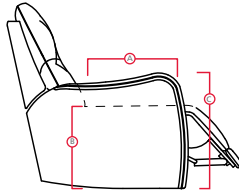

# 41104 CHARLESTON

**PALLISER**<sup>®</sup>  
My Home, My Style, My Way™

DIMENSIONS SHOWN AS WIDTH X DEPTH X HEIGHT.  
SPECIFICATIONS ARE CORRECT AT TIME OF PRINTING AND ARE SUBJECT TO CHANGE WITHOUT NOTICE.  
LHF – LEFT HAND FACING RHF – RIGHT HAND FACING IA – INSIDE ARM TO INSIDE ARM