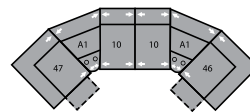

32 Rocker Recliner  
39 Power Rocker Recliner  
42 x 39 x 40"  
107 x 99 x 102cm  
IA: 20" / 51cm

33 Swivel Rocker Recliner  
42 x 39 x 41"  
107 x 99 x 104cm  
IA: 20" / 51cm

46 RHF Recliner  
66 RHF Power Recliner  
34 x 39 x 40"  
86 x 99 x 102cm

47 LHF Recliner  
67 LHF Power Recliner  
34 x 39 x 40"  
86 x 99 x 102cm

26 LHF Sofabed 54"  
72 x 39 x 40"  
183 x 99 x 102cm

27 RHF Sofabed 54"  
72 x 39 x 40"  
183 x 99 x 102cm

A0 Storage Wedge 11°  
17 x 39 x 36"  
43 x 99 x 91cm

A1 Storage Wedge 45°  
36 x 37 x 36"  
91 x 94 x 91cm

A2 Storage Console  
13 x 39 x 36"  
33 x 99 x 91cm

MA  
107 x 107"  
272 x 272cm

MB  
105 x 121"  
267 x 307cm

MD  
118 x 121"  
300 x 307cm

ME  
167 x 75"  
424 x 191cm

MF  
126 x 70"  
320 x 178cm

MG  
166 x 74"  
422 x 188cm

MH  
118 x 66"  
300 x 168cm

Configurations measured in full recline.