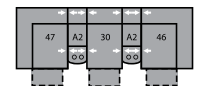

32 Rocker Recliner  
39 Power Rocker Recliner  
42 x 39 x 40"  
107 x 99 x 102cm  
IA: 20" / 51cm

33 Swivel Rocker Recliner  
42 x 39 x 41"  
107 x 99 x 104cm  
IA: 20" / 51cm

46 RHF Recliner  
66 RHF Power Recliner  
34 x 39 x 40"  
86 x 99 x 102cm

47 LHF Recliner  
67 LHF Power Recliner  
34 x 39 x 40"  
86 x 99 x 102cm

26 LHF Sofabed 54"  
72 x 39 x 40"  
183 x 99 x 102cm

27 RHF Sofabed 54"  
72 x 39 x 40"  
183 x 99 x 102cm

A0 Storage Wedge 11°  
17 x 39 x 36"  
43 x 99 x 91cm

A1 Storage Wedge 45°  
36 x 37 x 36"  
91 x 94 x 91cm

A2 Storage Console  
13 x 39 x 36"  
33 x 99 x 91cm

MA  
107 x 107"  
272 x 272cm

MB  
105 x 121"  
267 x 307cm

MD  
118 x 121"  
300 x 307cm

ME  
167 x 75"  
424 x 191cm

MF  
126 x 70"  
320 x 178cm

MG  
166 x 74"  
422 x 188cm

MH  
118 x 66"  
300 x 168cm

Configurations measured in full recline.