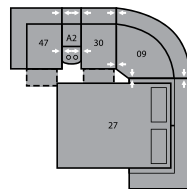

32 Rocker Recliner  
39 Power Rocker Recliner  
42 x 39 x 40"  
107 x 99 x 102cm  
IA: 20" / 51cm

33 Swivel Rocker Recliner  
42 x 39 x 41"  
107 x 99 x 104cm  
IA: 20" / 51cm

46 RHF Recliner  
66 RHF Power Recliner  
34 x 39 x 40"  
86 x 99 x 102cm

47 LHF Recliner  
67 LHF Power Recliner  
34 x 39 x 40"  
86 x 99 x 102cm

26 LHF Sofabed 54"  
72 x 39 x 40"  
183 x 99 x 102cm

27 RHF Sofabed 54"  
72 x 39 x 40"  
183 x 99 x 102cm

A0 Storage Wedge 11°  
17 x 39 x 36"  
43 x 99 x 91cm

A1 Storage Wedge 45°  
36 x 37 x 36"  
91 x 94 x 91cm

A2 Storage Console  
13 x 39 x 36"  
33 x 99 x 91cm

MA  
107 x 107"  
272 x 272cm

MB  
105 x 121"  
267 x 307cm

MD  
118 x 121"  
300 x 307cm

ME  
167 x 75"  
424 x 191cm

MF  
126 x 70"  
320 x 178cm

MG  
166 x 74"  
422 x 188cm

MH  
118 x 66"  
300 x 168cm

Configurations measured in full recline.