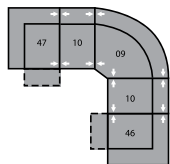

32 Rocker Recliner  
39 Power Rocker Recliner  
42 x 39 x 40"  
107 x 99 x 102cm  
IA: 20" / 51cm

33 Swivel Rocker Recliner  
42 x 39 x 41"  
107 x 99 x 104cm  
IA: 20" / 51cm

46 RHF Recliner  
66 RHF Power Recliner  
34 x 39 x 40"  
86 x 99 x 102cm

47 LHF Recliner  
67 LHF Power Recliner  
34 x 39 x 40"  
86 x 99 x 102cm

26 LHF Sofabed 54"  
72 x 39 x 40"  
183 x 99 x 102cm

27 RHF Sofabed 54"  
72 x 39 x 40"  
183 x 99 x 102cm

A0 Storage Wedge 11°  
17 x 39 x 36"  
43 x 99 x 91cm

A1 Storage Wedge 45°  
36 x 37 x 36"  
91 x 94 x 91cm

A2 Storage Console  
13 x 39 x 36"  
33 x 99 x 91cm

MA  
107 x 107"  
272 x 272cm

MB  
105 x 121"  
267 x 307cm

MD  
118 x 121"  
300 x 307cm

ME  
167 x 75"  
424 x 191cm

MF  
126 x 70"  
320 x 178cm

MG  
166 x 74"  
422 x 188cm

MH  
118 x 66"  
300 x 168cm

Configurations measured in full recline.