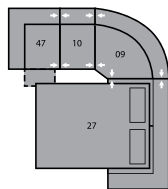

32 Rocker Recliner  
39 Power Rocker Recliner  
42 x 39 x 40"  
107 x 99 x 102cm  
IA: 20" / 51cm

33 Swivel Rocker Recliner  
42 x 39 x 41"  
107 x 99 x 104cm  
IA: 20" / 51cm

46 RHF Recliner  
66 RHF Power Recliner  
34 x 39 x 40"  
86 x 99 x 102cm

47 LHF Recliner  
67 LHF Power Recliner  
34 x 39 x 40"  
86 x 99 x 102cm

26 LHF Sofabed 54"  
72 x 39 x 40"  
183 x 99 x 102cm

27 RHF Sofabed 54"  
72 x 39 x 40"  
183 x 99 x 102cm

A0 Storage Wedge 11°  
17 x 39 x 36"  
43 x 99 x 91cm

A1 Storage Wedge 45°  
36 x 37 x 36"  
91 x 94 x 91cm

A2 Storage Console  
13 x 39 x 36"  
33 x 99 x 91cm

MA  
107 x 107"  
272 x 272cm

MB  
105 x 121"  
267 x 307cm

MD  
118 x 121"  
300 x 307cm

ME  
167 x 75"  
424 x 191cm

MF  
126 x 70"  
320 x 178cm

MG  
166 x 74"  
422 x 188cm

MH  
118 x 66"  
300 x 168cm

Configurations measured in full recline.