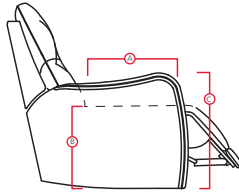

# 40132 CAIRO

DIMENSIONS SHOWN AS WIDTH X DEPTH X HEIGHT.  
SPECIFICATIONS ARE CORRECT AT TIME OF PRINTING AND ARE SUBJECT TO CHANGE WITHOUT NOTICE.  
LHF – LEFT HAND FACING   RHF – RIGHT HAND FACING   IA – INSIDE ARM TO INSIDE ARM

- A Seat Depth 20.5" / 52cm
- B Seat Height 20" / 51cm
- C Arm Height 24.5" / 62cm

51 Sofa Recliner  
61 Power Sofa Recliner  
80 x 39 x 40"  
203 x 99 x 102cm  
IA: 68" / 173cm

53 Loveseat Recliner  
63 Power Loveseat Recliner  
58 x 39 x 40"  
147 x 99 x 102cm  
IA: 46" / 117cm

31 Power Wallhugger Recliner  
35 Wallhugger Recliner  
34 x 39 x 40"  
86 x 99 x 102cm  
IA: 22" / 56cm