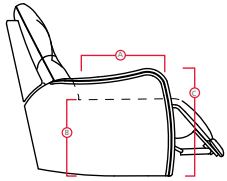

## 42217 BUENA VISTA II

**PALLISER**<sup>®</sup>

My Home, My Style, My Way™

DIMENSIONS SHOWN AS WIDTH X DEPTH X HEIGHT.  
SPECIFICATIONS ARE CORRECT AT TIME OF PRINTING AND ARE SUBJECT TO CHANGE WITHOUT NOTICE.  
LHF – LEFT HAND FACING    RHF – RIGHT HAND FACING    IA – INSIDE ARM TO INSIDE ARM

- A Seat Depth 21" / 53cm
- B Seat Height 17.5" / 44cm
- C Arm Height 24" / 61cm

### Features

- > Back: premium elastic webbing
- > Seat: Interwoven 100% elastic webbing
- > Touch button for power operation

For more information, go to [palliser.com](http://palliser.com)

31 Power Wallhugger  
Recliner  
32 x 34 x 39"  
81 x 86 x 99cm  
IA: 22" / 56cm