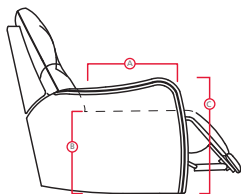

Detail of
Switch and
USB charging

Power Headrest

Arm Detail

43005 / 48005 BRYN

Printed in Canada 06/16

PALLISER[®]
My Home, My Style, My Way[™]

43005 / 48005 BRYN

DIMENSIONS SHOWN AS WIDTH X DEPTH X HEIGHT.
SPECIFICATIONS ARE CORRECT AT TIME OF PRINTING AND ARE SUBJECT TO CHANGE WITHOUT NOTICE.
LHF – LEFT HAND FACING RHF – RIGHT HAND FACING IA – INSIDE ARM TO INSIDE ARM

PALLISER®

My Home, My Style, My Way™

- A Seat Depth 22" / 56cm
- B Seat Height 20" / 51cm
- C Arm Height 25" / 64cm

Features

- > Back: premium elastic webbing
- > Seat: 8 gauge sinuous wire springs
- > Back filled with blown fibre
- > Chaise styling
- > Power headrest
- > Brushed metal switch with USB charging

31 Power Wallhugger
Recliner with Power
Headrest
34 x 38 x 40"
86 x 97 x 102cm
IA: 21" / 53cm

39 Power Rocker Recliner
with Power Headrest
34 x 38 x 40"
86 x 97 x 102cm
IA: 21" / 53cm

For more information,
go to palliser.com