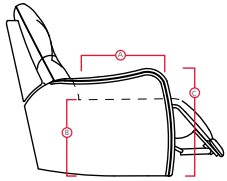

# 42506 BISCAYNE

DIMENSIONS SHOWN AS WIDTH X DEPTH X HEIGHT.  
SPECIFICATIONS ARE CORRECT AT TIME OF PRINTING AND ARE SUBJECT TO CHANGE WITHOUT NOTICE.  
LHF – LEFT HAND FACING    RHF – RIGHT HAND FACING    IA – INSIDE ARM TO INSIDE ARM

- A Seat Depth 20.5" / 52cm
- B Seat Height 20.5" / 52cm
- C Arm Height 25" / 64cm

## Features

- > Back: Premium elastic webbing
- > Seat: Interwoven 100% elastic webbing

For more information, go to [palliser.com](http://palliser.com)

69 Pressback Recliner  
32 x 35 x 42"  
81 x 89 x 107cm  
IA: 20" / 51cm

79 Power Pressback Recliner  
32 x 35 x 42"  
81 x 89 x 107cm  
IA: 20" / 51cm