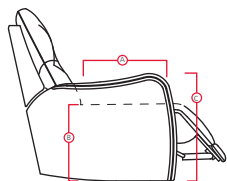

My Sound

31 Power Wallhugger Recliner

FEATURES

43800 BASS LINE

Printed in Canada 01/16

PALLISER[®]
My Home, My Style, My Way™

43800 BASS LINE

DIMENSIONS SHOWN AS WIDTH X DEPTH X HEIGHT.
SPECIFICATIONS ARE CORRECT AT TIME OF PRINTING AND ARE SUBJECT TO CHANGE WITHOUT NOTICE.
LHF – LEFT HAND FACING RHF – RIGHT HAND FACING IA – INSIDE ARM TO INSIDE ARM

PALLISER®

My Home, My Style, My Way™

- A Seat Depth 21" / 53cm
- B Seat Height 17.5" / 44cm
- C Arm Height 24" / 61cm

31 Power Wallhugger
Recliner
31 x 42 x 40"
79 x 107 x 102cm
IA: 22" / 56cm