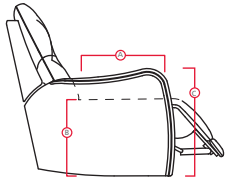

Recliners

38 Power Swivel Glider Recliner

Touch power control

MY COMFORT™

42210 / 47210 BANFF II

Printed in Canada 11/13

PALLISER®
My Home, My Style, My Way™

42210 / 47210 BANFF II

DIMENSIONS SHOWN AS WIDTH X DEPTH X HEIGHT.
SPECIFICATIONS ARE CORRECT AT TIME OF PRINTING AND ARE SUBJECT TO CHANGE WITHOUT NOTICE.
LHF – LEFT HAND FACING RHF – RIGHT HAND FACING IA – INSIDE ARM TO INSIDE ARM

PALLISER[®]
My Home, My Style, My Way™

- A Seat Depth 21" / 53cm
- B Seat Height 18" / 46cm
- C Arm Height 24" / 61cm

Features

- > Back: premium elastic webbing
- > Seat: Interwoven 100% elastic webbing

For more information,
go to palliser.com

38 Power Swivel Glider
Recliner
31 x 37 x 40"
80 x 95 x 100cm
IA: 21" / 54cm