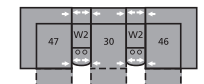

47 LHF Recliner
67 LHF Power Recliner
33 x 40 x 40"
84 x 102 x 102cm

51 Sofa Recliner
61 Power Sofa Recliner
89 x 40 x 40"
226 x 102 x 102cm
IA: 67" / 170cm

53 Loveseat Recliner
63 Power Loveseat Recliner
66 x 40 x 40"
168 x 102 x 102cm
IA: 44" / 112cm

58 Loveseat Console
68 Power Loveseat Console
79 x 40 x 40"
201 x 102 x 102cm

56 RHF Chaise
33 x 66 x 40"
84 x 168 x 102cm

57 LHF Chaise
33 x 66 x 40"
84 x 168 x 102cm

W0 Home Theatre Wedge
17 x 40 x 35"
42 x 102 x 89cm

W1 Storage Wedge 45°
37 x 38 x 35"
94 x 97 x 89cm

W2 Console
13 x 40 x 35"
33 x 102 x 89cm

Configurations measured in full recline.

MA – 47/10/09/10/46
108 x 108"
274 x 274cm

MW – 47/W1/10/10/W1/46
159 x 75"
404 x 191cm

MX – 47/W0/30/W0/46
119 x 70"
302 x 178cm

MZ – 47/W2/30/W2/46
116 x 63"
295 x 160cm