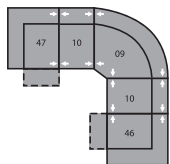

47 LHF Recliner
67 LHF Power Recliner
33 x 40 x 40"
84 x 102 x 102cm

51 Sofa Recliner
61 Power Sofa Recliner
89 x 40 x 40"
226 x 102 x 102cm
IA: 67" / 170cm

53 Loveseat Recliner
63 Power Loveseat Recliner
66 x 40 x 40"
168 x 102 x 102cm
IA: 44" / 112cm

58 Loveseat Console
68 Power Loveseat Console
79 x 40 x 40"
201 x 102 x 102cm

56 RHF Chaise
33 x 66 x 40"
84 x 168 x 102cm

57 LHF Chaise
33 x 66 x 40"
84 x 168 x 102cm

W0 Home Theatre Wedge
17 x 40 x 35"
42 x 102 x 89cm

W1 Storage Wedge 45°
37 x 38 x 35"
94 x 97 x 89cm

W2 Console
13 x 40 x 35"
33 x 102 x 89cm

Configurations measured in full recline.

MA – 47/10/09/10/46
108 x 108"
274 x 274cm

MW – 47/W1/10/10/W1/46
159 x 75"
404 x 191cm

MX – 47/W0/30/W0/46
119 x 70"
302 x 178cm

MZ – 47/W2/30/W2/46
116 x 63"
295 x 160cm