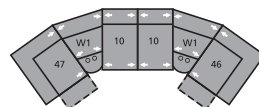

47 LHF Recliner
67 LHF Power Recliner
33 x 40 x 40"
84 x 102 x 102cm

51 Sofa Recliner
61 Power Sofa Recliner
89 x 40 x 40"
226 x 102 x 102cm
IA: 67" / 170cm

53 Loveseat Recliner
63 Power Loveseat Recliner
66 x 40 x 40"
168 x 102 x 102cm
IA: 44" / 112cm

58 Loveseat Console
68 Power Loveseat Console
79 x 40 x 40"
201 x 102 x 102cm

56 RHF Chaise
33 x 66 x 40"
84 x 168 x 102cm

57 LHF Chaise
33 x 66 x 40"
84 x 168 x 102cm

W0 Home Theatre Wedge
17 x 40 x 35"
42 x 102 x 89cm

W1 Storage Wedge 45°
37 x 38 x 35"
94 x 97 x 89cm

W2 Console
13 x 40 x 35"
33 x 102 x 89cm

Configurations measured in full recline.

MA – 47/10/09/10/46
108 x 108"
274 x 274cm

MW – 47/W1/10/10/W1/46
159 x 75"
404 x 191cm

MX – 47/W0/30/W0/46
119 x 70"
302 x 178cm

MZ – 47/W2/30/W2/46
116 x 63"
295 x 160cm