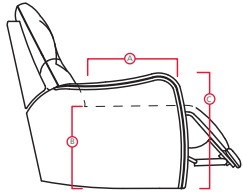

Innovations

61 Power Sofa Recliner

31 Power Wallhugger Recliner

67 LHF Power Recliner / 10 Armless Chair / 09 Corner Curve / 10 Armless Chair / 66 RHF Power Recliner

41124 / 46124 ARLINGTON

Printed in Canada 09/16

PALLISER[®]
My Home, My Style, My Way™

41124 / 46124 ARLINGTON

PALLISER[®]
My Home, My Style, My Way™

DIMENSIONS SHOWN AS WIDTH X DEPTH X HEIGHT.
SPECIFICATIONS ARE CORRECT AT TIME OF PRINTING AND ARE SUBJECT TO CHANGE WITHOUT NOTICE.
LHF – LEFT HAND FACING RHF – RIGHT HAND FACING IA – INSIDE ARM TO INSIDE ARM

- A Seat Depth 21.5" / 55cm
- B Seat Height 19.5" / 50cm
- C Arm Height 23.5" / 60cm

Features

- > Back: premium elastic webbing
- > Seat: 8 gauge sinuous wire springs
- > Back filled with blown fibre
- > Chaise styling
- > Toggle power mechanism