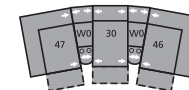

32 Rocker Recliner
39 Power Rocker Recliner
42 x 40 x 40"
107 x 102 x 102cm
IA: 21" / 53cm

33 Swivel Rocker Recliner
42 x 40 x 41"
107 x 102 x 104cm
IA: 21" / 53cm

46 RHF Recliner
66 RHF Power Recliner
33 x 40 x 40"
84 x 102 x 102cm

58 Loveseat Console
68 Power Loveseat Console
79 x 40 x 40"
201 x 102 x 102cm

56 RHF Chaise
33 x 66 x 40"
84 x 168 x 102cm

57 LHF Chaise
33 x 66 x 40"
84 x 168 x 102cm

W0 Home Theatre Wedge
17 x 40 x 35"
42 x 102 x 89cm

W1 Storage Wedge 45°
37 x 38 x 35"
94 x 97 x 89cm

W2 Console
13 x 40 x 35"
33 x 102 x 89cm

Configurations measured in full recline.

MA – 47/10/09/10/46
108 x 108"
274 x 274cm

MW – 47/W1/10/10/W1/46
159 x 75"
404 x 191cm

MX – 47/W0/30/W0/46
119 x 70"
302 x 178cm

MZ – 47/W2/30/W2/46
116 x 63"
295 x 160cm