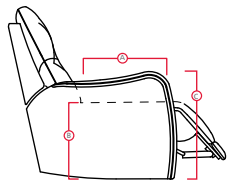

# 43004 ALGONQUIN

**PALLISER**<sup>®</sup>  
My Home, My Style, My Way™

DIMENSIONS SHOWN AS WIDTH X DEPTH X HEIGHT.  
SPECIFICATIONS ARE CORRECT AT TIME OF PRINTING AND ARE SUBJECT TO CHANGE WITHOUT NOTICE.  
LHF – LEFT HAND FACING RHF – RIGHT HAND FACING IA – INSIDE ARM TO INSIDE ARM

- A Seat Depth 21" / 53cm
- B Seat Height 19.5" / 50cm
- C Arm Height 25" / 64cm

**Features**

- > Back: 11 or 12 gauge sinuous springs
- > Seat: 8 gauge sinuous wire springs
- > Back filled with blown fibre
- > Chaise styling
- > Outside handle mechanism
- > Toggle power mechanism

36 Power Lift Recliner  
37 x 37 x 42"  
94 x 94 x 107cm  
IA: 20" / 51cm

38 Power Swivel Glider Recliner  
37 x 37 x 42"  
94 x 94 x 107cm  
IA: 20" / 51cm

39 Power Rocker Recliner  
37 x 37 x 42"  
94 x 94 x 107cm  
IA: 20" / 51cm

71 Layflat Power Recliner  
37 x 37 x 42"  
94 x 94 x 107cm  
IA: 20" / 51cm